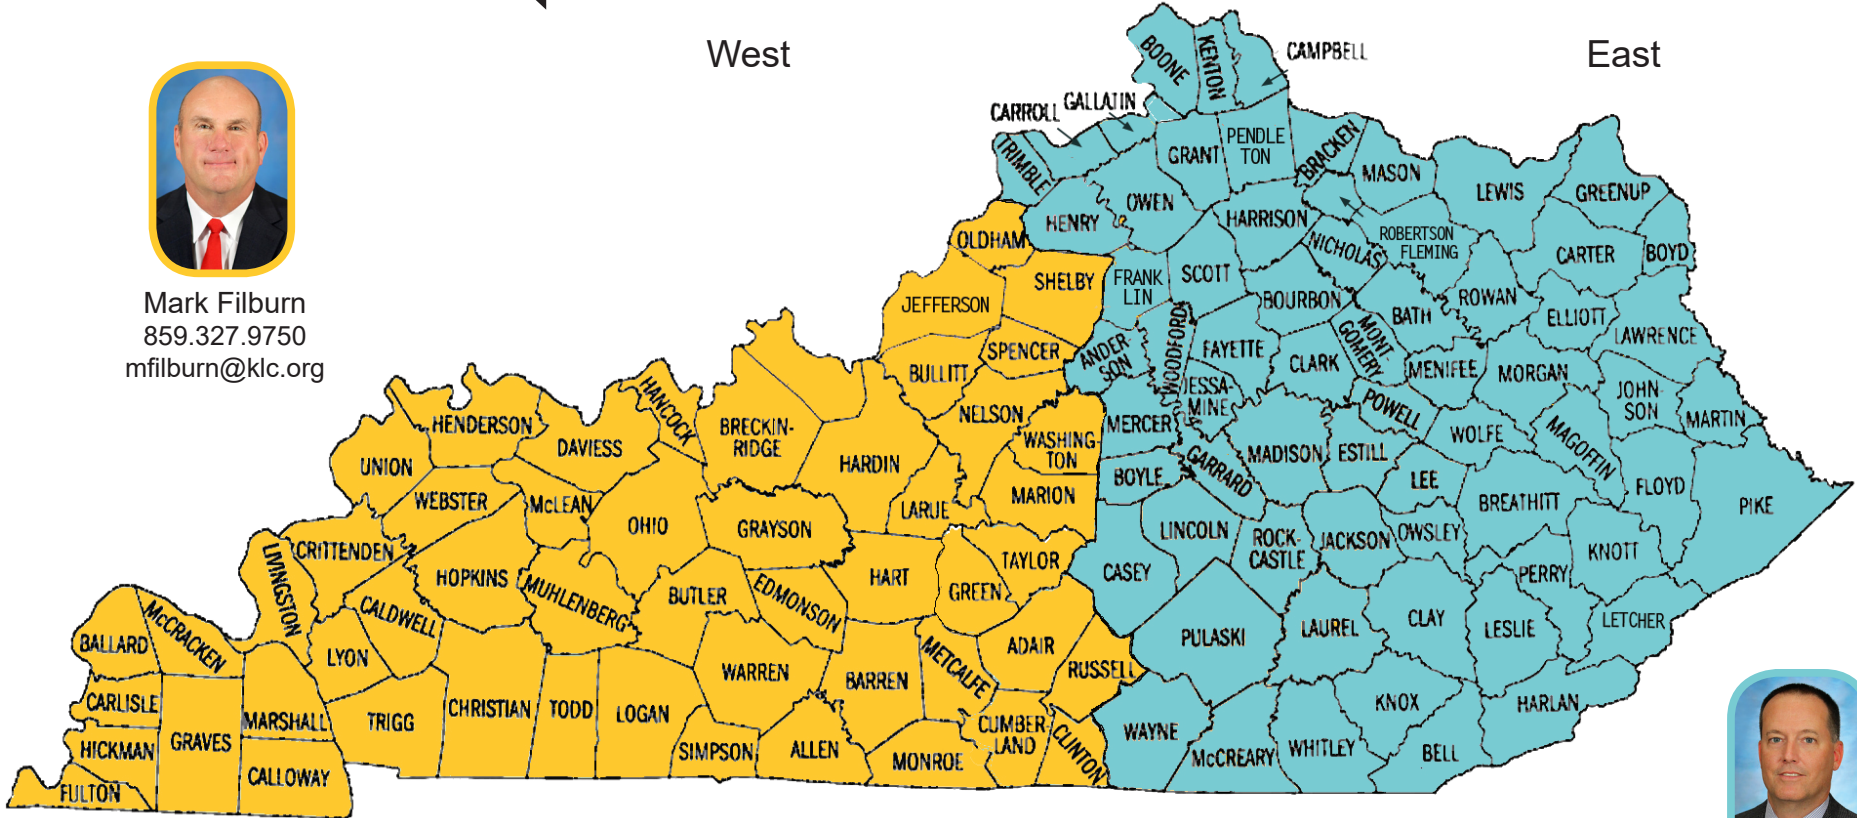

Kentucky League of Cities

1-800-876-4552
www.klc.org

Law Enforcement Territories

Mark Filburn
859.327.9750
mfilburn@klc.org

Brian Nunn
502.664.8110
bnunn@klc.org