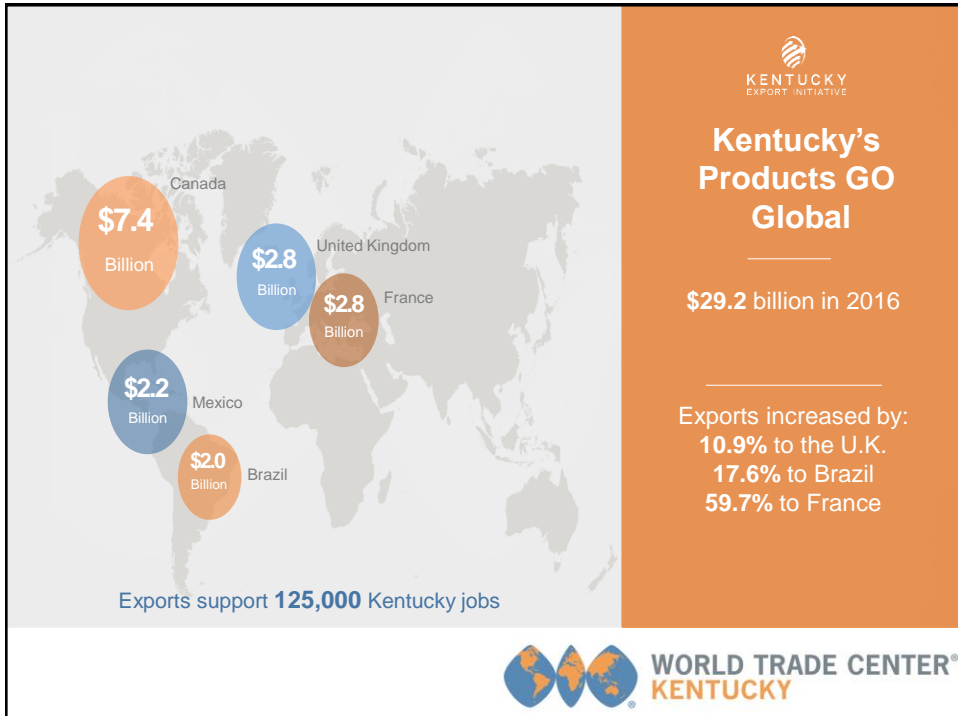

**WORLD TRADE CENTER®
KENTUCKY**

**Kentucky Exports –
Good for Business/Good for Kentucky**

Darren Srebnick – Chief Trade Officer
WORLD TRADE CENTER KENTUCKY

International Influence

Kentucky's manufacturing sector is the foundation of a much larger picture.

475 international facilities	125,000 jobs	34 countries
--	------------------------	------------------------

 **WORLD TRADE CENTER®
KENTUCKY**

How Kentucky Measures Up

	<p>#1 in the U.S. in new and expanding industrial activity per capita - 3 years in a row</p>		<p>Kentucky has become a top location choice for globally competitive enterprises</p>	
<p>2017 shattered the Commonwealth's all-time, full year corporate investment recorded</p>		<p>Top 10 in state rankings for overall economic development</p>		<p>Record exports for 6 consecutive years</p>

Why the Growth in Exports?

Kentucky is Centrally Located

Kentucky is located within a day's drive of 2/3 of the U.S. population

Some of the nation's largest cities are located within a two-hour flight of our borders

Kentucky is located at the center of a 34-state distribution area in the Eastern U.S.

 **Kentucky's Exporting Strengths...Distribution and Logistics!**

Top 5 Exports

Source: U.S. Bureau of Labor Statistics